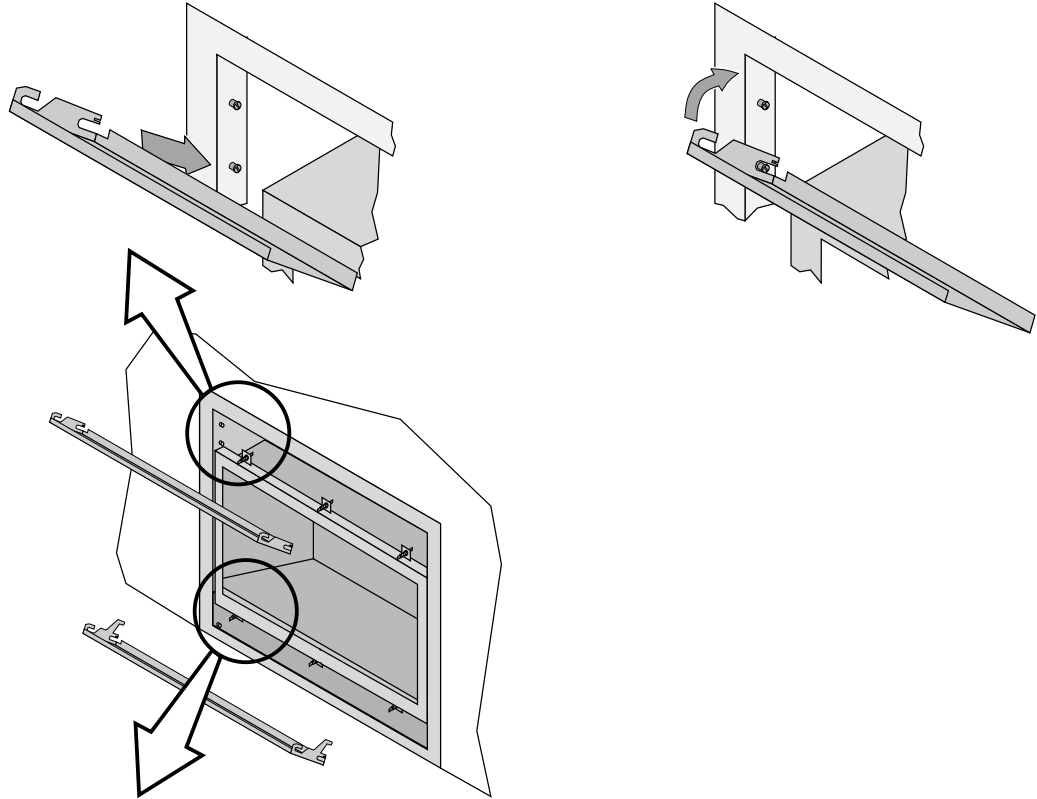

864 (TRV, ST, HO) Grill Installation

SKU # 91002160 - 91002161 - 91002162 - 91002163 - 91002164 - 91002165

Installation

NOTE: The glass frame should be in place before installing the grills.

Upper Grill

Installation

Hold the grill at an angle and insert the lower slot over the bushing on the fireplace (both sides). You may need press on the grill to get the tab over the bushing (this prevents the grill from accidentally falling off).

Swing the grill upwards to engage the upper slot. You will need to lift the grill slightly to get it over the bushing. Once in place the grill is held in place by gravity.

Lower Grill Installation

Hold the grill at an angle and insert the lower slot over the bushing on the fireplace (both sides). You may need press on the grill to get the tab over the bushing (this prevents the grill from accidentally falling off).