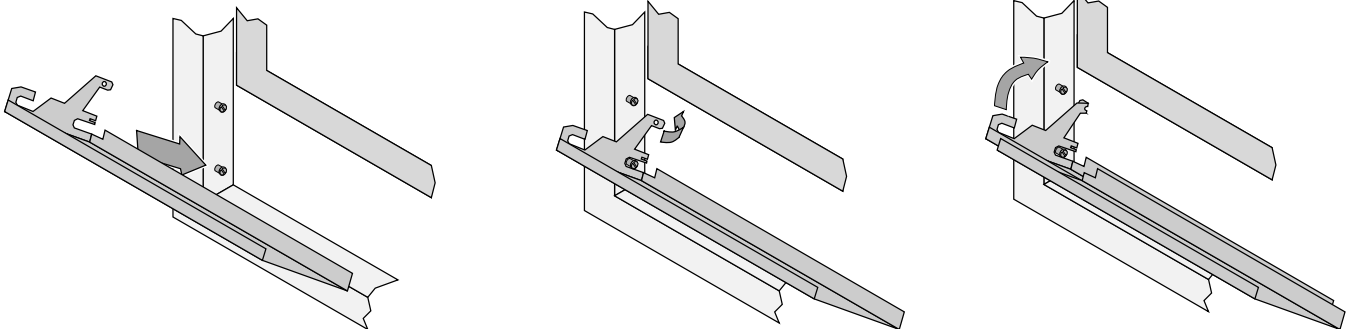

864 (TRV, ST, HO) Grill Installation

SKU # 91002160 - 91002161 - 91002162 - 91002163 - 91002164 - 91002165

Installation

NOTE: The glass frame should be in place before installing the grills.

Upper Grill

Installation

Hold the grill at an angle and insert the lower slot over the bushing on the fireplace (both sides). You may need press on the grill to get the tab over the bushing (this prevents the grill from accidentally falling off).

Swing the grill upwards to engage the upper slot. You will need to lift the grill slightly to get it over the bushing. Once in place the grill is held in place by gravity.

Lower Grill Installation

Hold the grill at an angle and insert the lower slot over the bushing on the fireplace (both sides). You may need press on the grill to get the tab over the bushing (this prevents the grill from accidentally falling off).