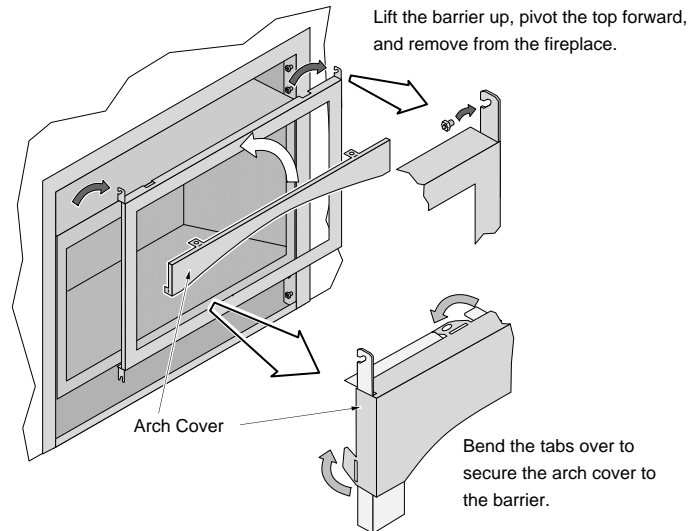

Louvered grills require the inner grill deflectors to be removed. See the instructions to the right.

Remove the four inner deflectors (use needle-nose pliers if necessary).

Nameplate Installation

On certain models the nameplate is shipped loose. Attach the appropriate nameplate as shown to the right.

Arch Cover Installation (Optional)

Remove the glass barrier screen (see owner's manual for details). Secure the arch cover to the barrier following the directions below (arch cover is shipped with the fireplace). Replace the glass barrier.

Hold the grill at an angle and insert the lower slot over the bushing on the fireplace (both sides). You may need press on the grill to get the tab over the bushing (this prevents the grill from accidentally falling off).