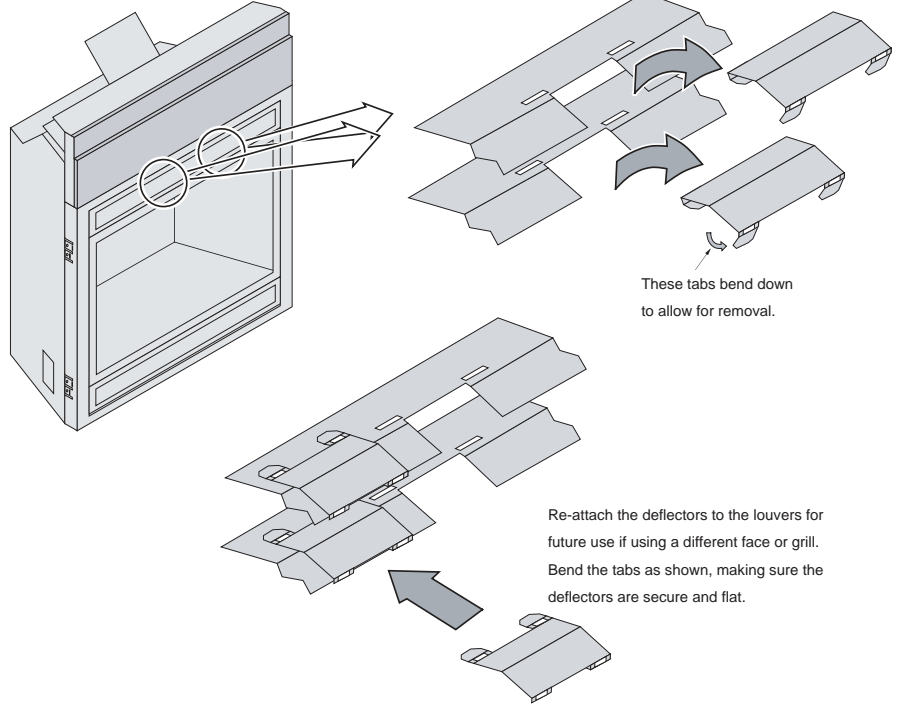

TRAVIS INDUSTRIES
HOUSE OF FIRE

864 (TRV, ST, HO) Grill Installation

SKU # 91002160 - 91002161 - 91002162 - 91002163 – 91002164 - 91002165

Special Instructions for 864HO Fireplaces & Louvered Grills (91002162, 91002163, 91002165)

Louvered grills require the inner grill deflectors to be removed. See the instructions to the right.

Remove the four inner deflectors (use needle-nose pliers if necessary).

Nameplate Installation

On certain models the nameplate is shipped loose. Attach the appropriate nameplate as shown to the right.

Arch Cover Installation (Optional)

Remove the glass barrier screen (see owner's manual for details). Secure the arch cover to the barrier following the directions below (arch cover is shipped with the fireplace). Replace the glass barrier.

Hold the grill at an angle and insert the lower slot over the bushing on the fireplace (both sides). You may need press on the grill to get the tab over the bushing (this prevents the grill from accidentally falling off).